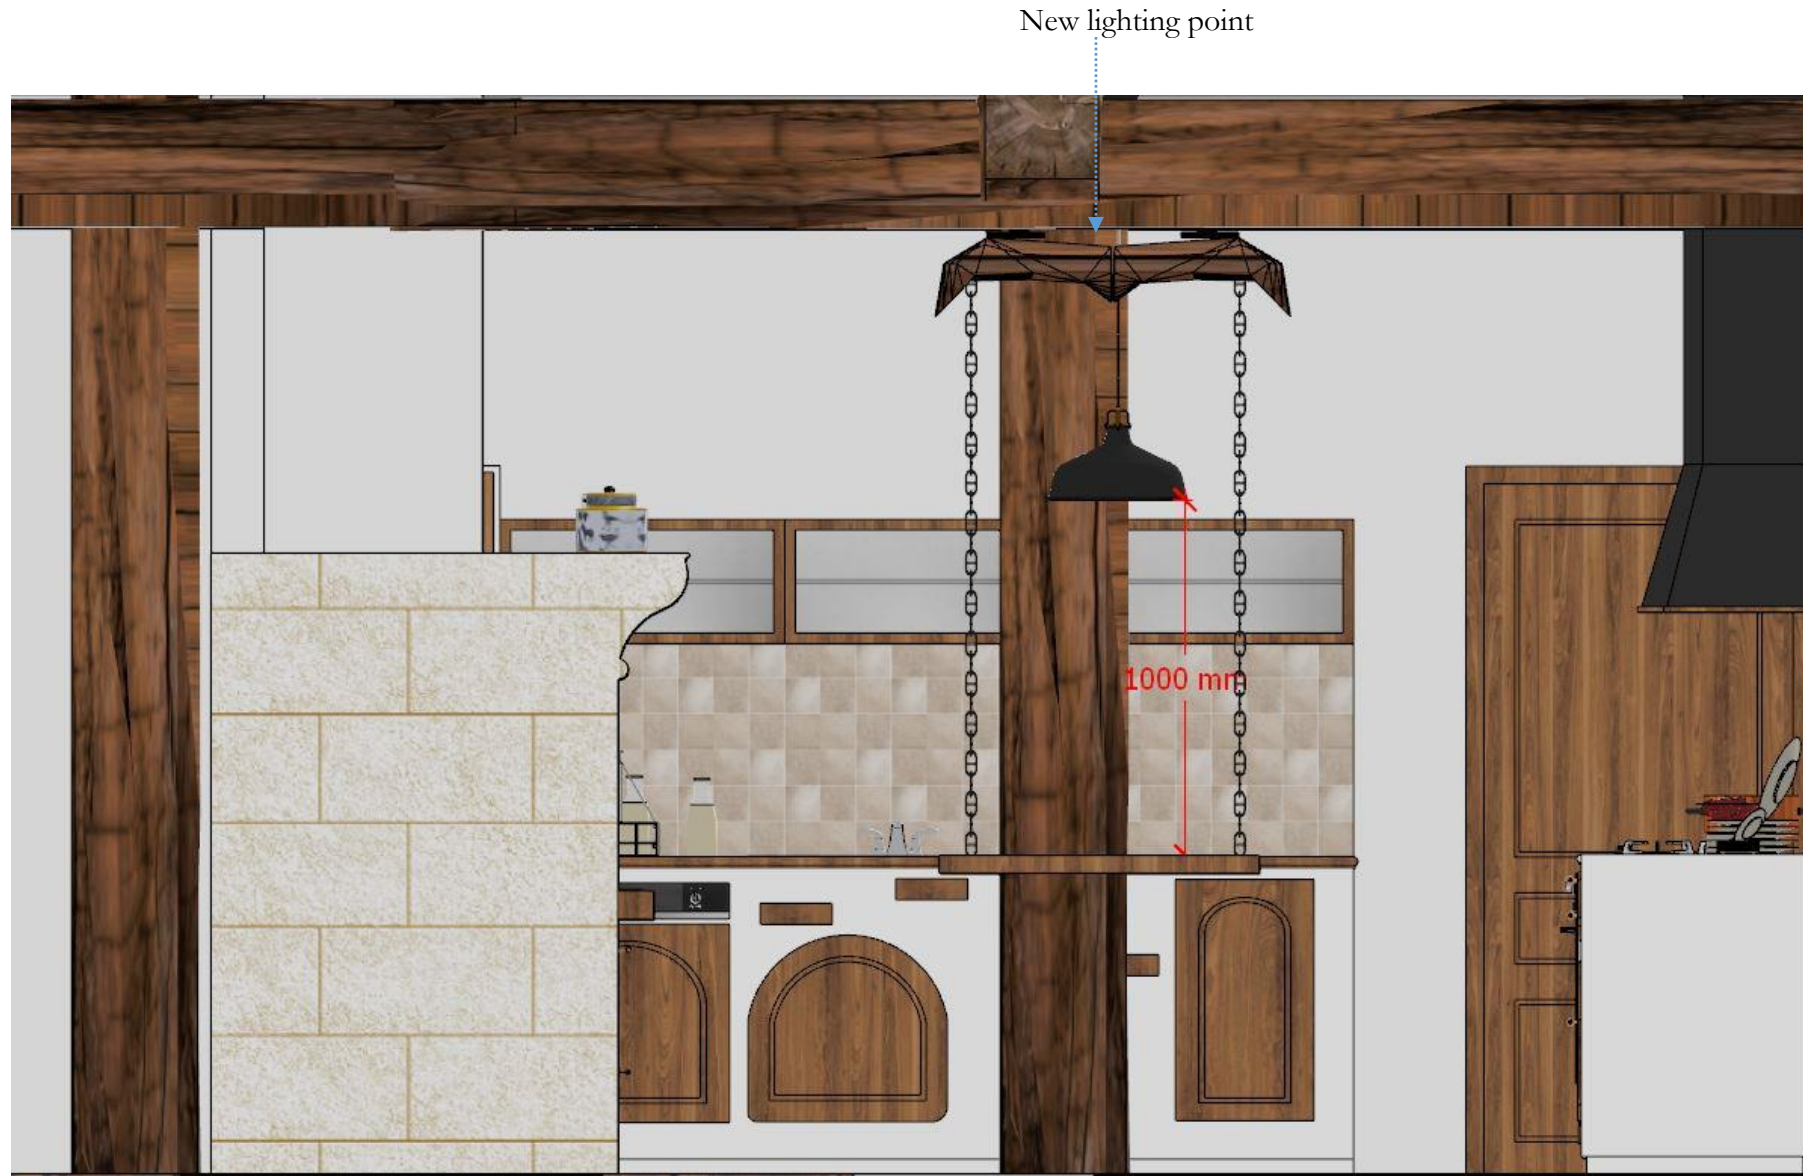

DESIGN PROPOSAL  
(For Architect)

27 Sept 2020

GROUND FLOOR  
- CORRIDOR

New lighting  
installation ht

New lighting point

# GROUND FLOOR - LIVING ROOM

New lighting  
installation ht

New lighting point

GROUND FLOOR  
- DINING ROOM

New lighting  
installation ht

Existing lighting point

GROUND FLOOR  
- CORRIDOR

New lighting  
installation ht

FIRST FLOOR  
- ROOM (TYPICAL)

New lighting  
installation ht