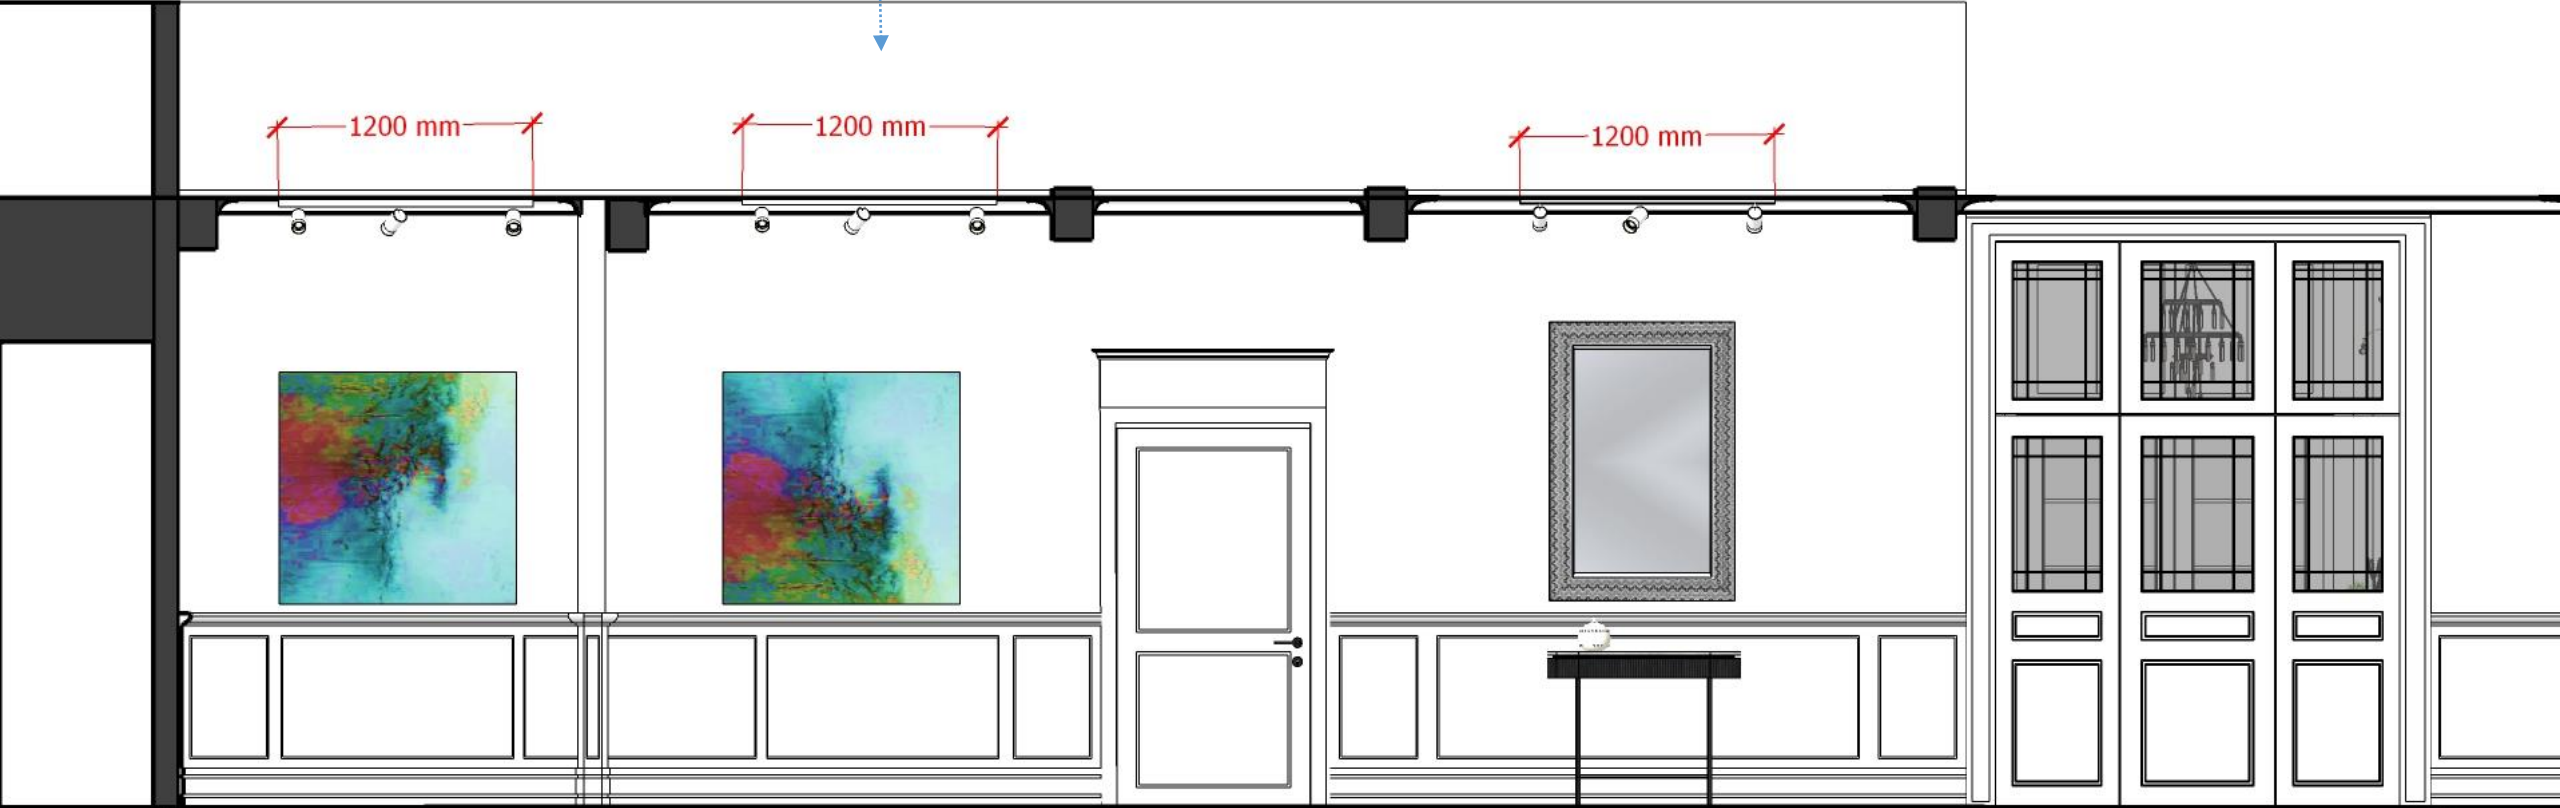

DESIGN PROPOSAL  
(For Architect)

27 Sept 2020

GROUND FLOOR  
- CORRIDOR

New lighting  
installation ht

New lighting point

# GROUND FLOOR - LIVING ROOM

New lighting  
installation ht

New lighting point

GROUND FLOOR  
- DINING ROOM

New lighting  
installation ht

Existing lighting point

GROUND FLOOR  
- CORRIDOR

New lighting  
installation ht

FIRST FLOOR  
- ROOM (TYPICAL)

New lighting  
installation ht