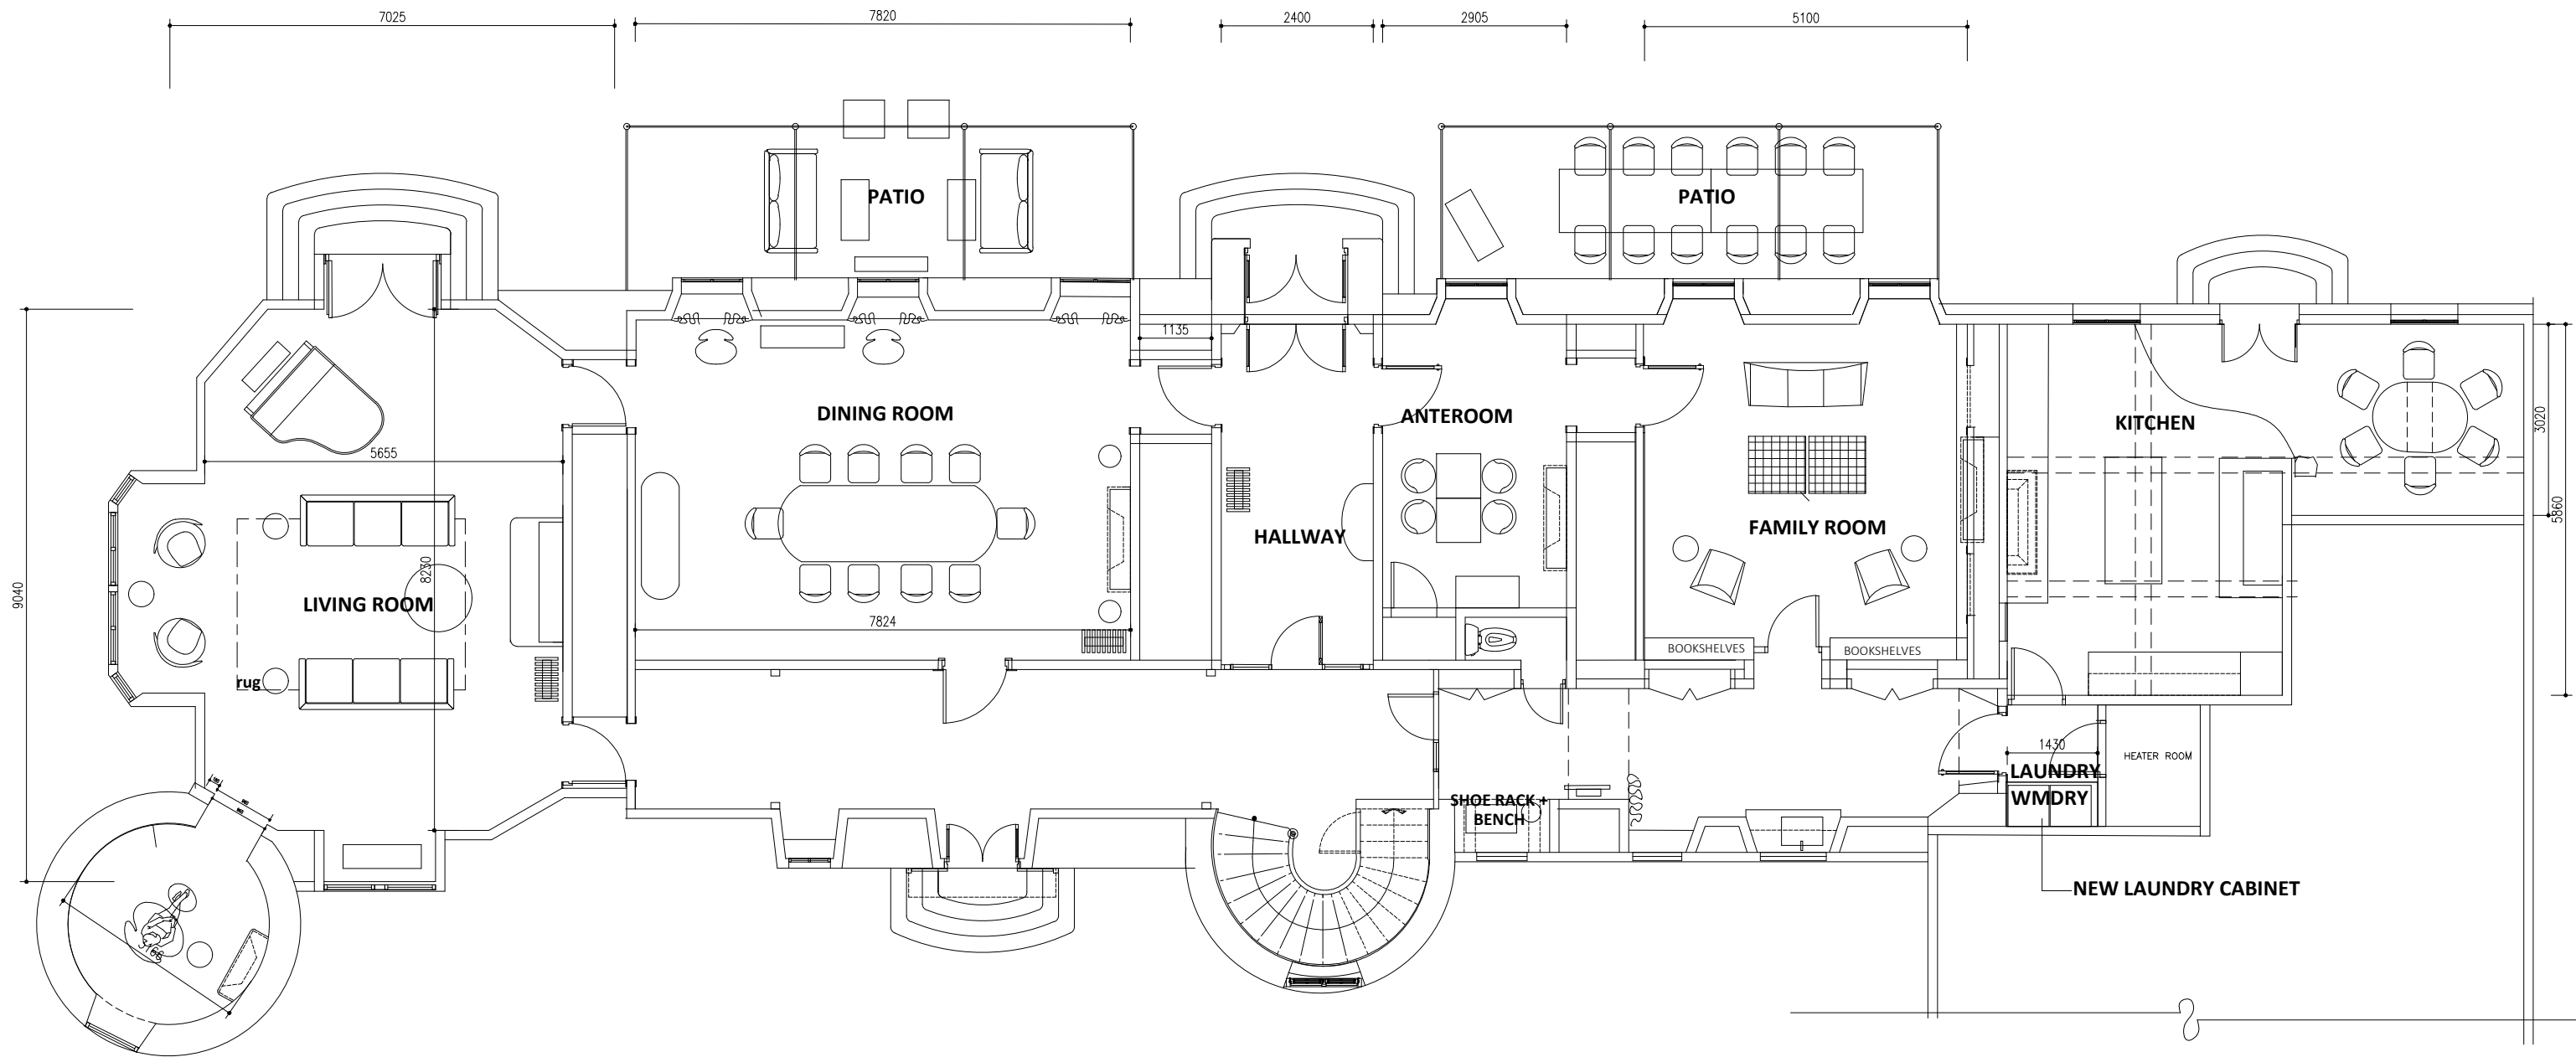

○ **GF- EXISTING PLAN**
 1: 100 A3

GF- FURNITURE PLAN

1: 100 A3

LEGEND

R	REUSE EXISTING
P	NEW PENDANT LIGHT NEW LIGHTING POINT
N	NEW TRACK LIGHT
EX	NEW LIGHT FITTING EXISTING POINT
W	NEW WALL LIGHT

N1 IKEA- SPOTLIGHT- BAVE- 5 SPOTLIGHT ON RAIL

P1 IKEA- RANARP PENDANT LIGHT

W1 BO CONCEPT- DEMAND WALL LAMP

GF- LIGHTING PLAN

1: 100 A3