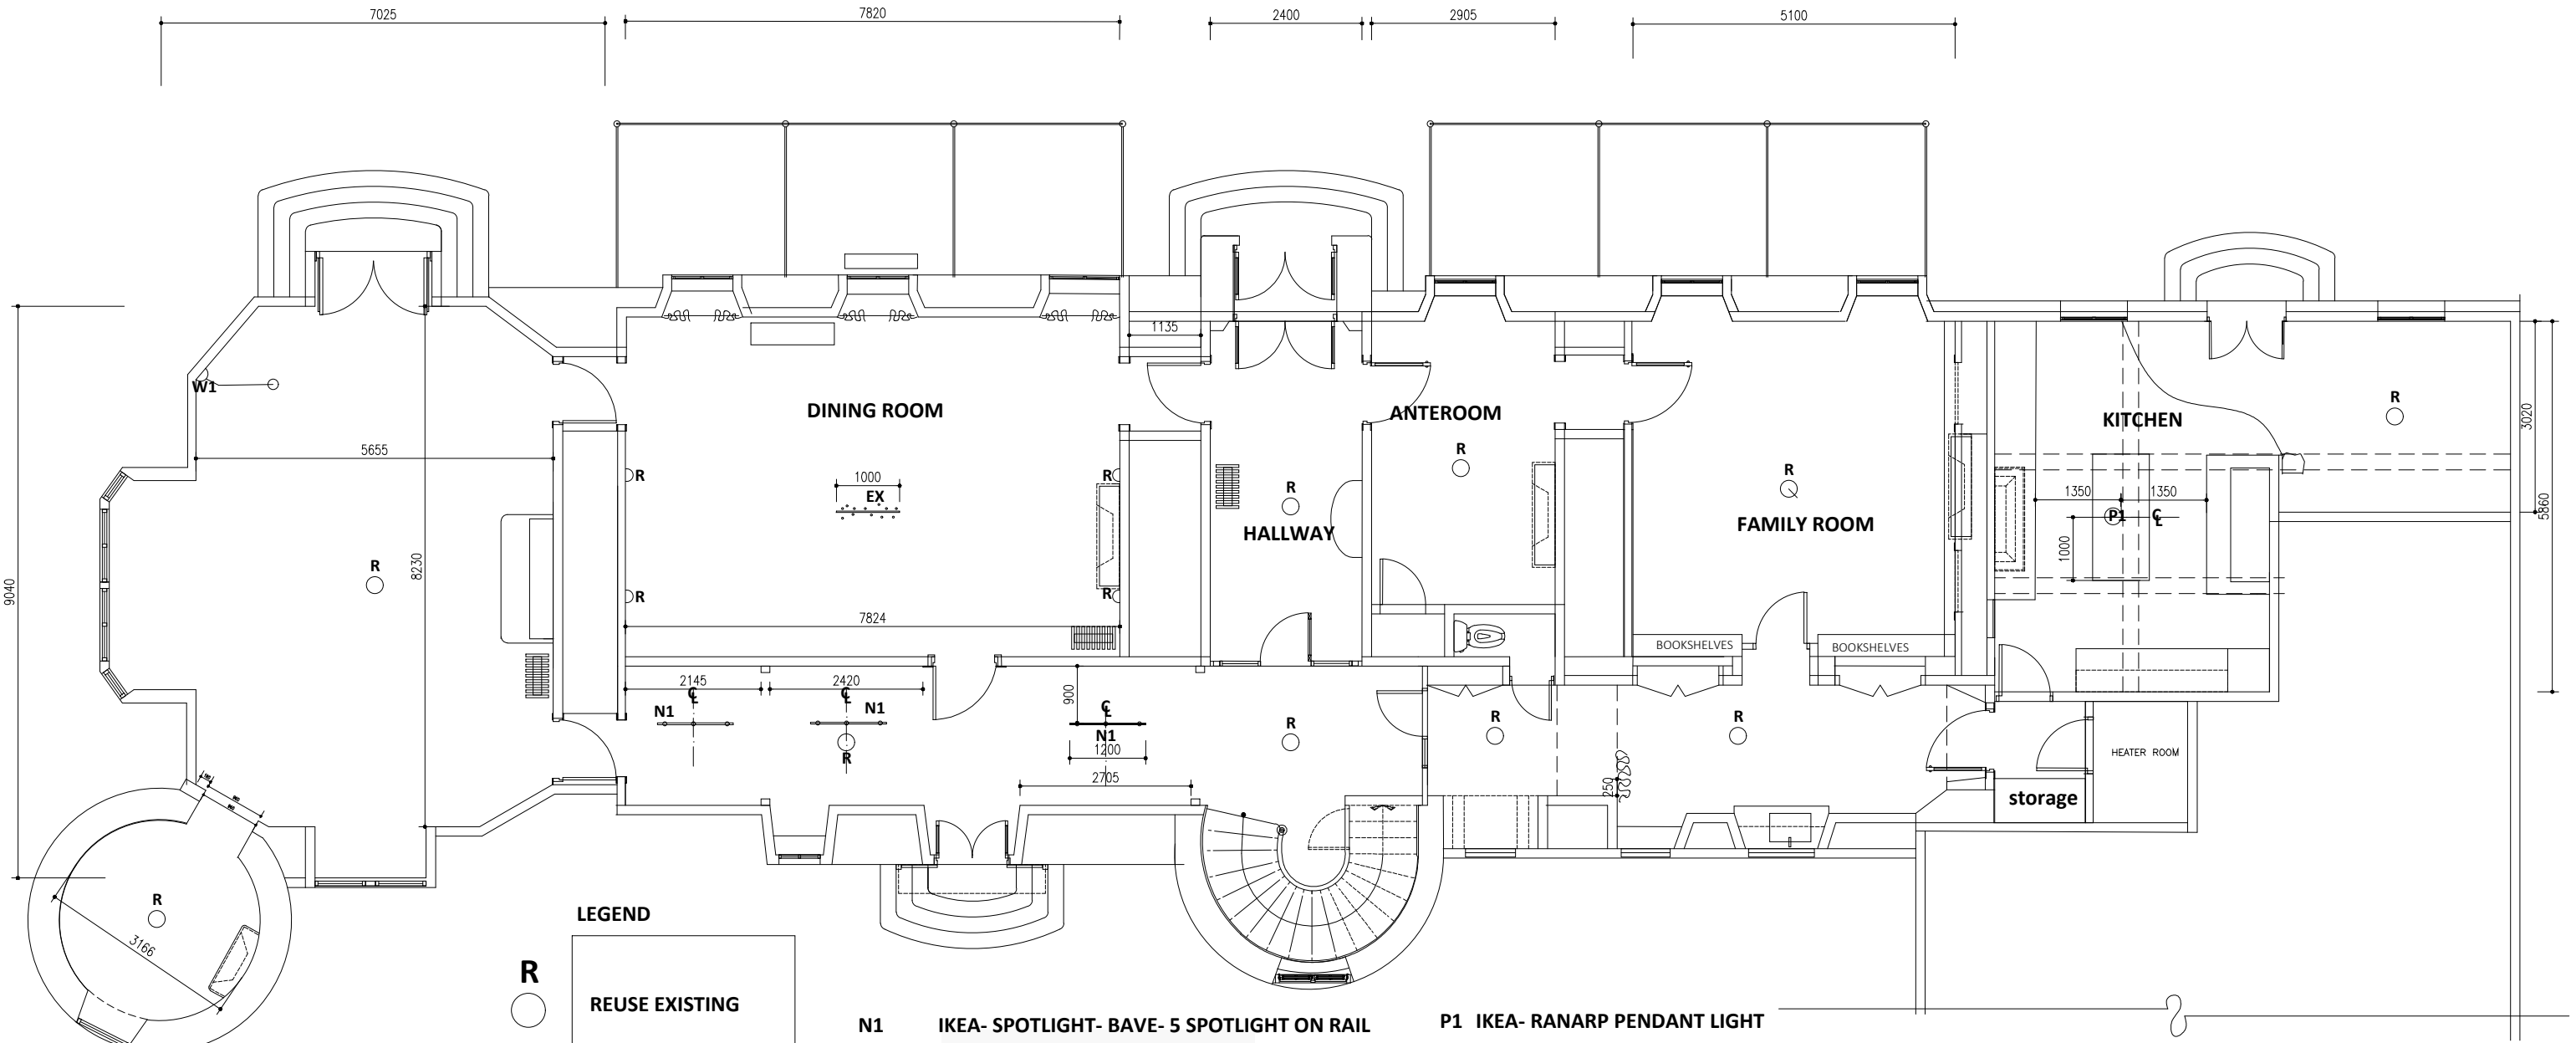

○ **GF- EXISTING PLAN**
 1: 100 A3

GF- FURNITURE PLAN

1: 100 A3

LEGEND

R	REUSE EXISTING
P	NEW PENDANT LIGHT NEW LIGHTING POINT
N	NEW TRACK LIGHT
EX	NEW LIGHT FITTING EXISTING POINT
W	NEW WALL LIGHT

N1 IKEA- SPOTLIGHT- BAVE- 5 SPOTLIGHT ON RAIL

P1 IKEA- RANARP PENDANT LIGHT

W1 BO CONCEPT- DEMAND WALL LAMP

GF- LIGHTING PLAN

1: 100 A3