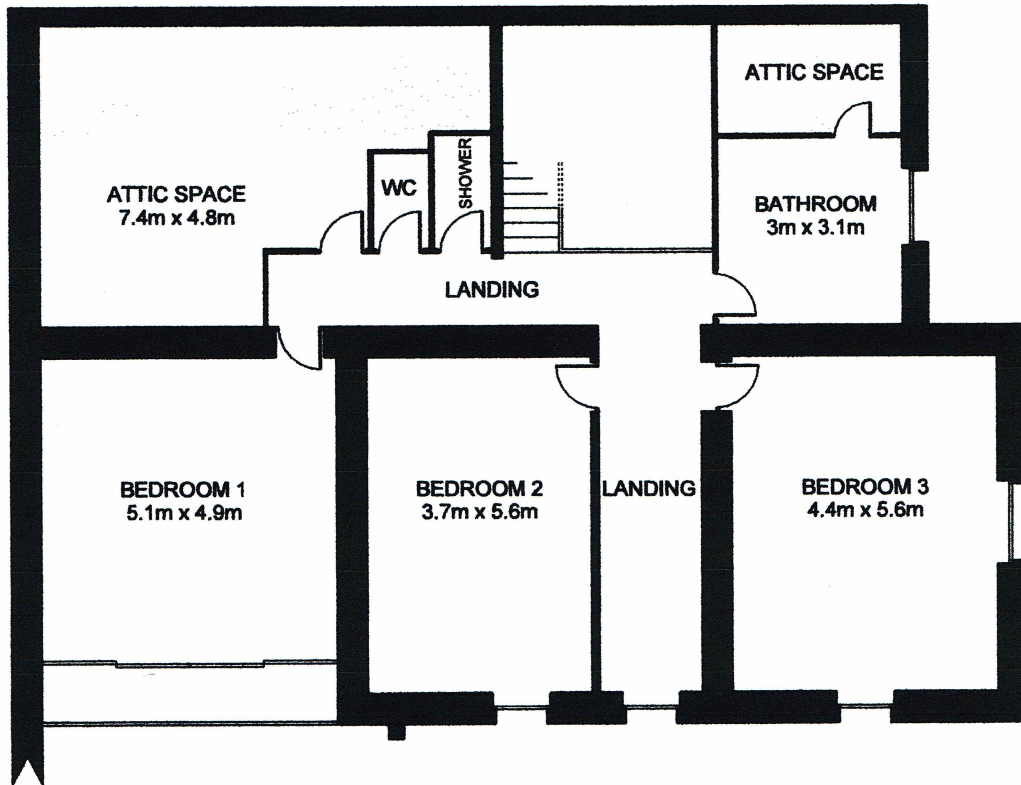

PROPERTY REF: 2090
TOTAL APPROX. FLOOR AREA 279 SQ. M.

FIRST FLOOR
GROSS INTERNAL
FLOOR AREA 121 SQ. M.

PROPERTY REF: 2090
TOTAL APPROX. FLOOR AREA 279 SQ. M.

GROUND FLOOR
GROSS INTERNAL
FLOOR AREA 158 SQ. M.