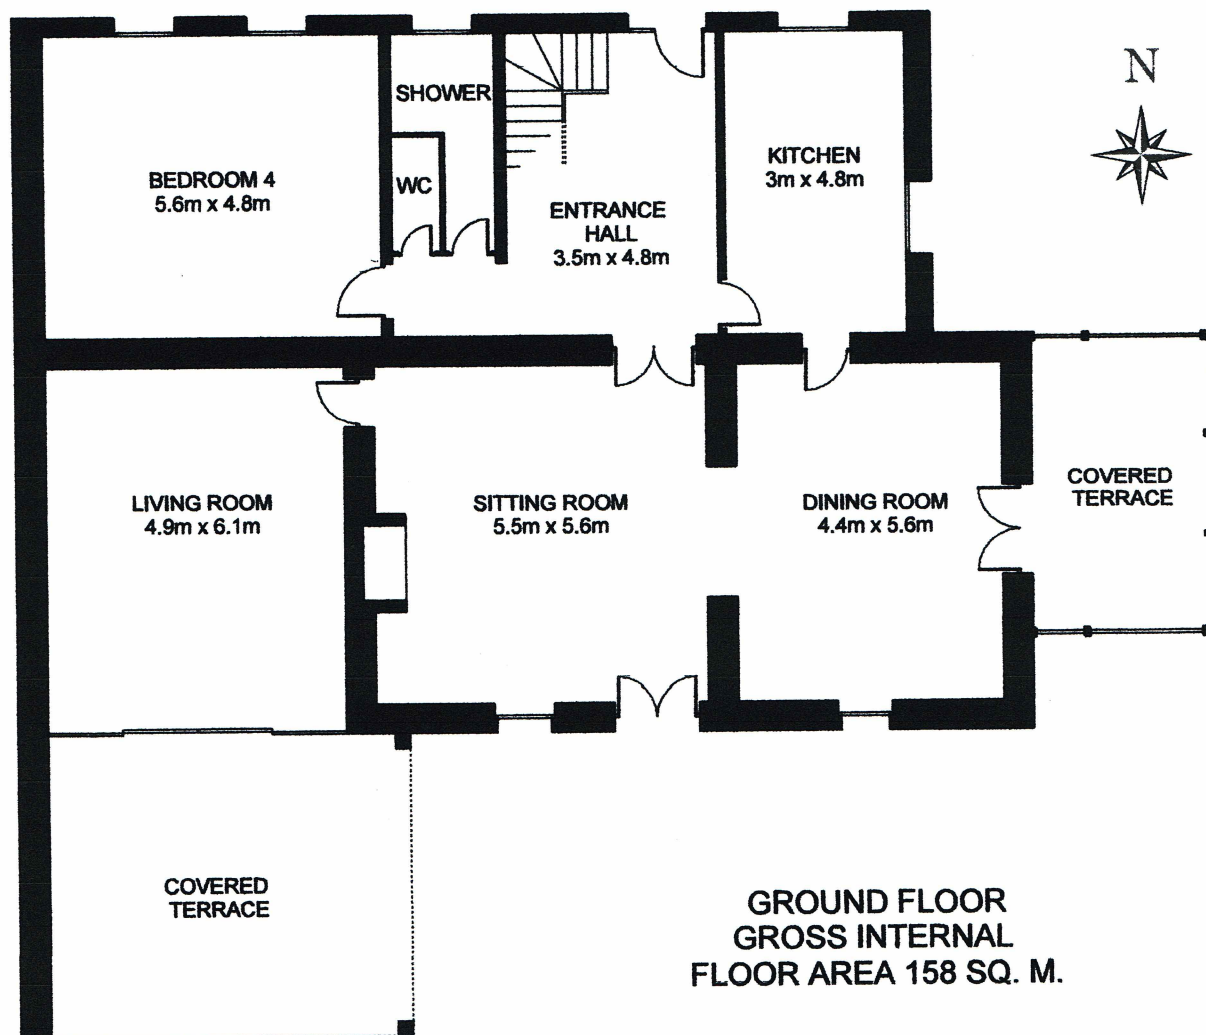

PROPERTY REF: 2090
TOTAL APPROX. FLOOR AREA 279 SQ. M.

FIRST FLOOR
GROSS INTERNAL
FLOOR AREA 121 SQ. M.

PROPERTY REF: 2090
TOTAL APPROX. FLOOR AREA 279 SQ. M.

GROUND FLOOR
GROSS INTERNAL
FLOOR AREA 158 SQ. M.