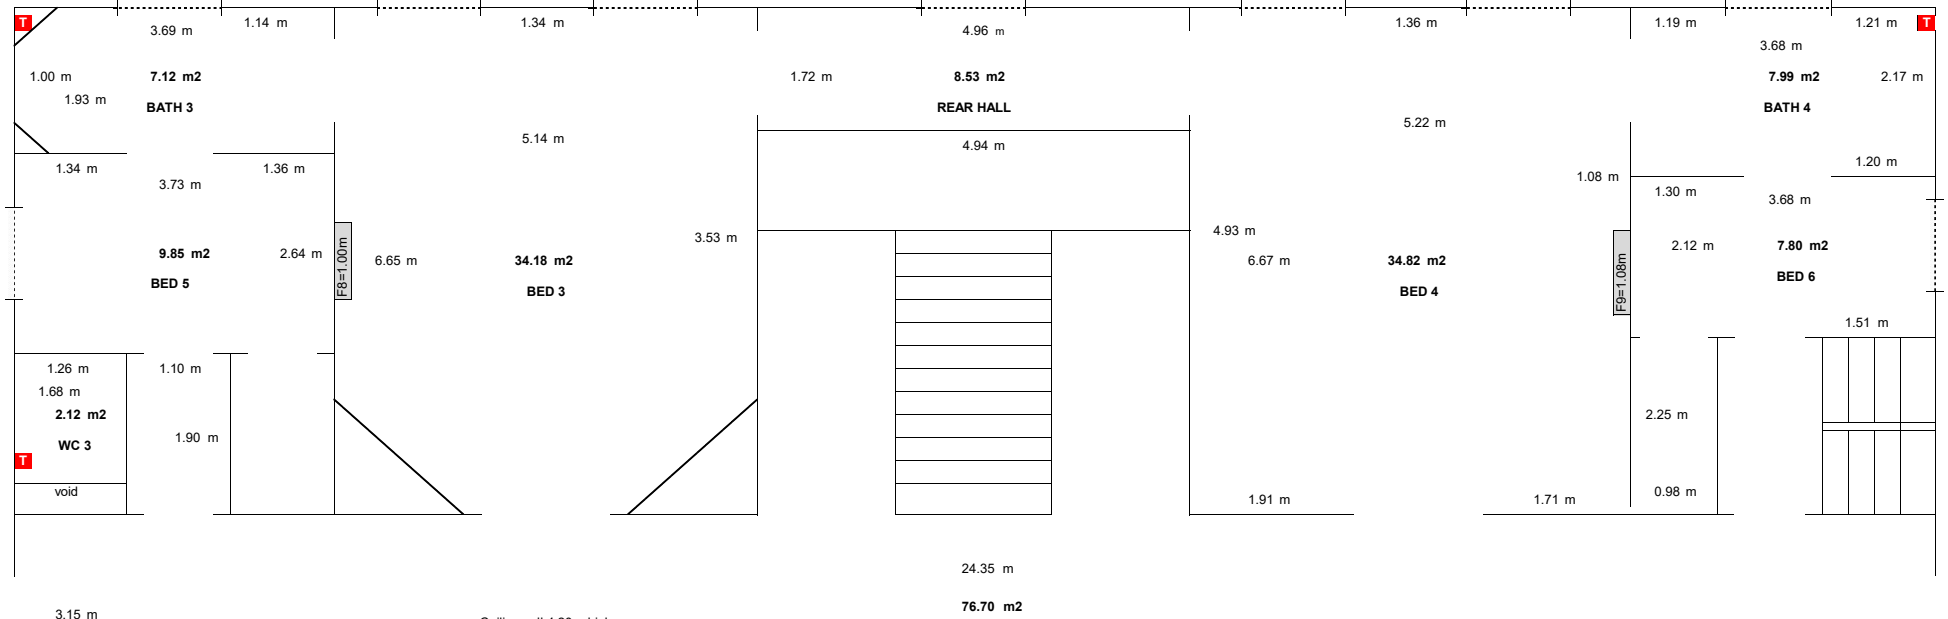

Ceilings all 4.20m high
Windows all 2.34m high x 1.20 wide

24.35 m

HALL

98.11 m²

Wood panelling on hall walls 1.6m high

Ceilings all 4.20m high
 Windows all 2.34m high x 1.20 wide