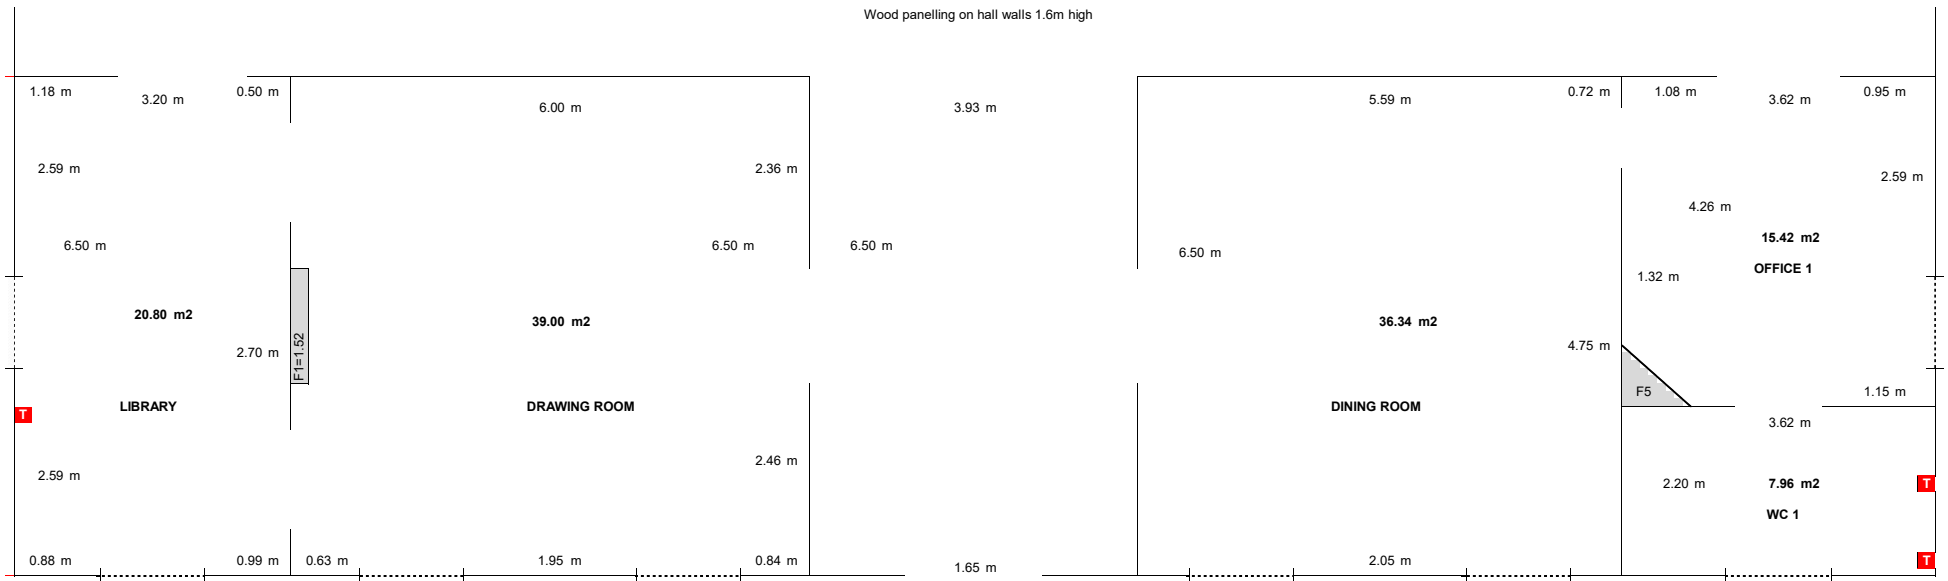

Ceilings all 4.20m high
Windows all 2.34m high x 1.20 wide

24.35 m

HALL

98.11 m²

Wood panelling on hall walls 1.6m high

Ceilings all 4.20m high
 Windows all 2.34m high x 1.20 wide